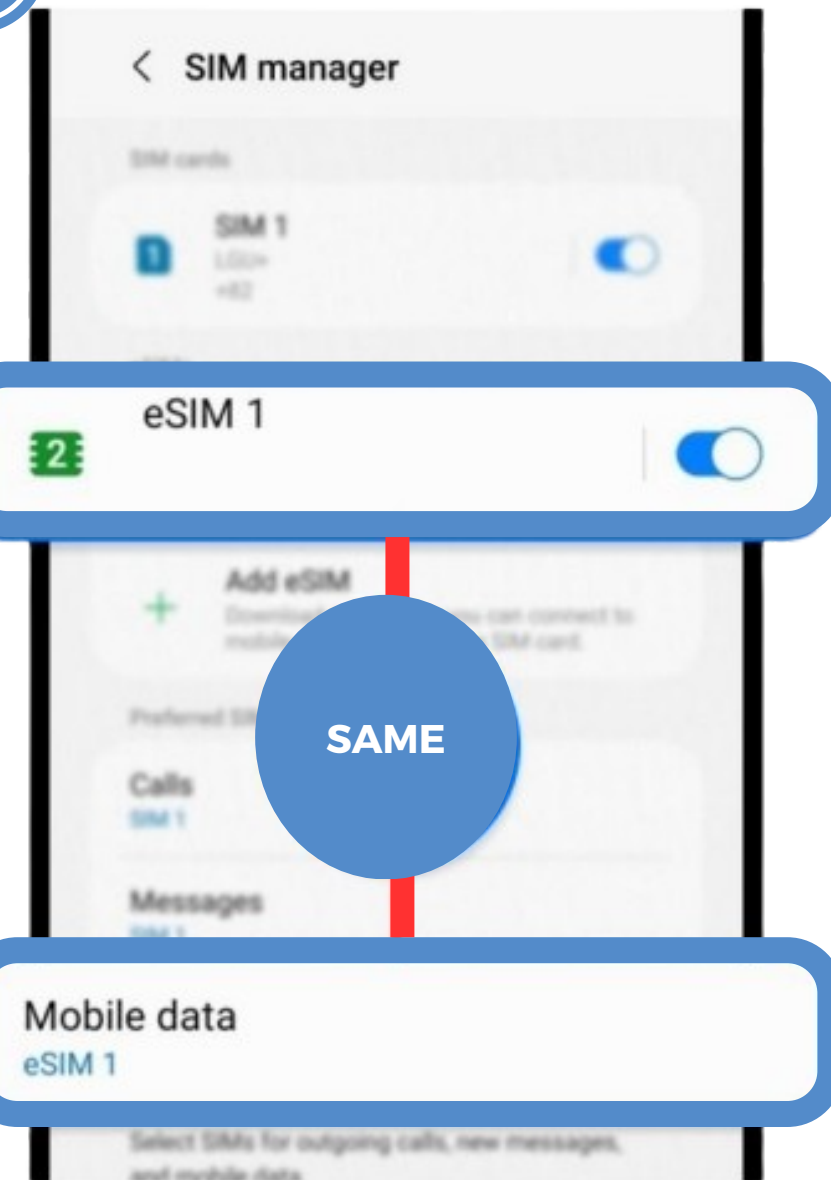

6

Tap 'Add'

Android System Configuration (Scan to enable)

7

Remember to turn off data roaming.

Mobile data
SIM 1

Tap on 'Mobile Data'

8

Apply

After selecting eSIM, apply and return to mobile data.

9

SAME

Mobile data
eSIM 1

Make sure that eSIM is selected

Android System Configuration (Scan to enable)

10