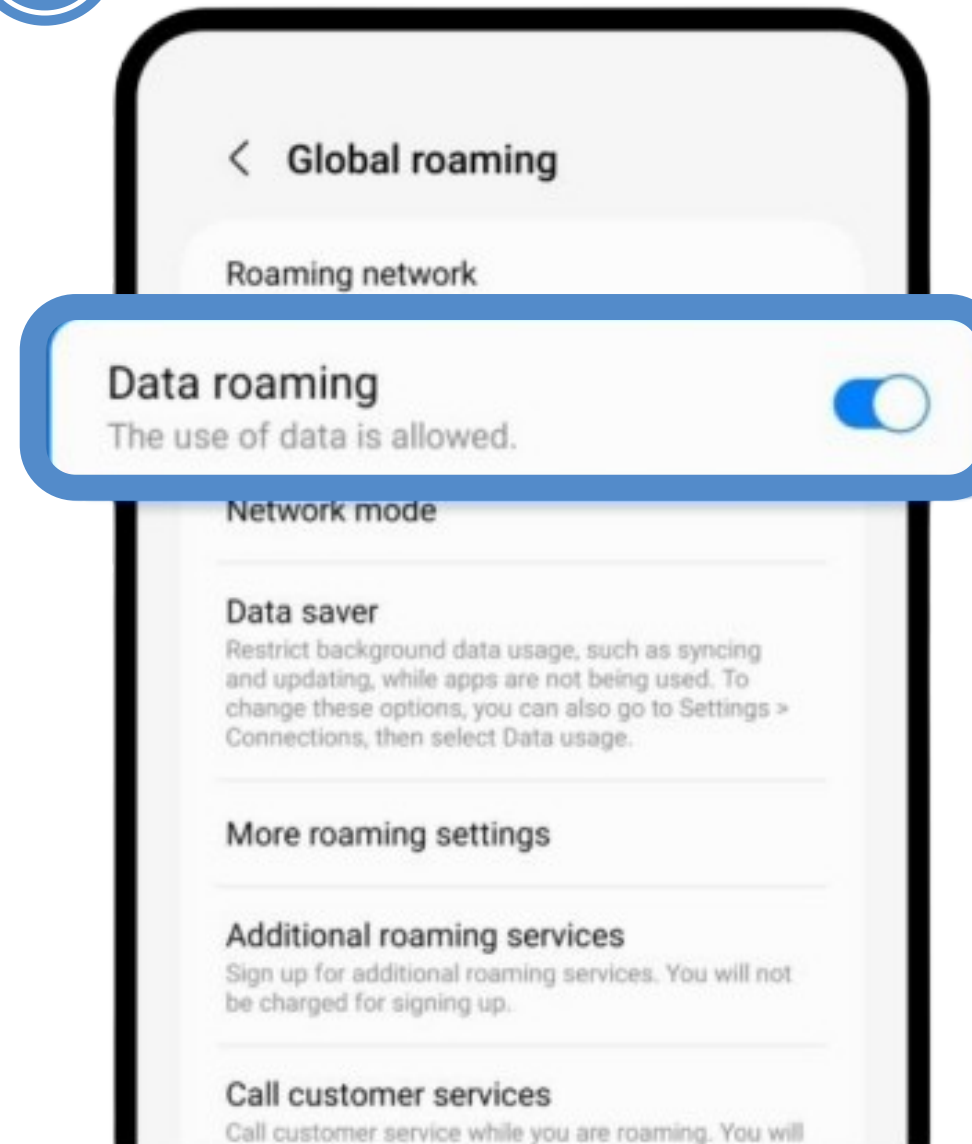

6

SAME

Make sure that eSIM is selected

Android System Configuration (Manually activate)

7

Tap on 'Global roaming'

8

Turn on data roaming.