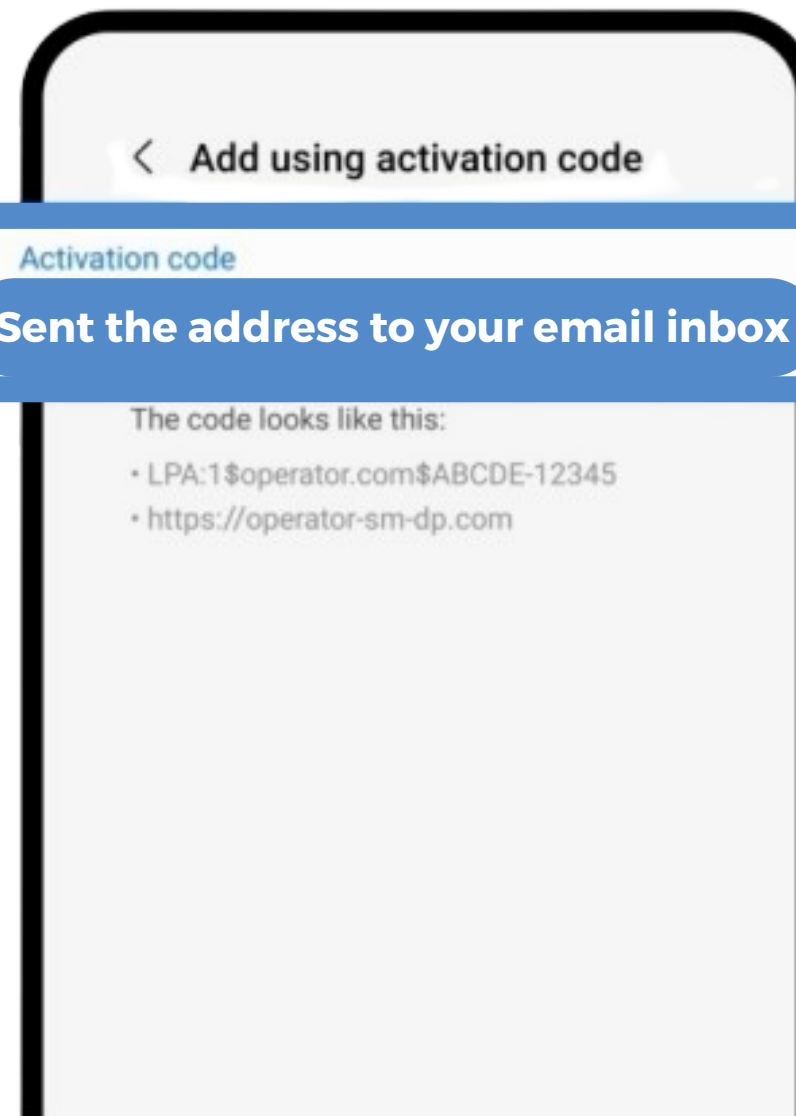

Tap On 'Add eSIM'

Android System Configuration (Manually activate)

4

Enter activation code

Tap on
'Enter Activation Code'

5

Sent the address to your email inbox

Enter the activation code