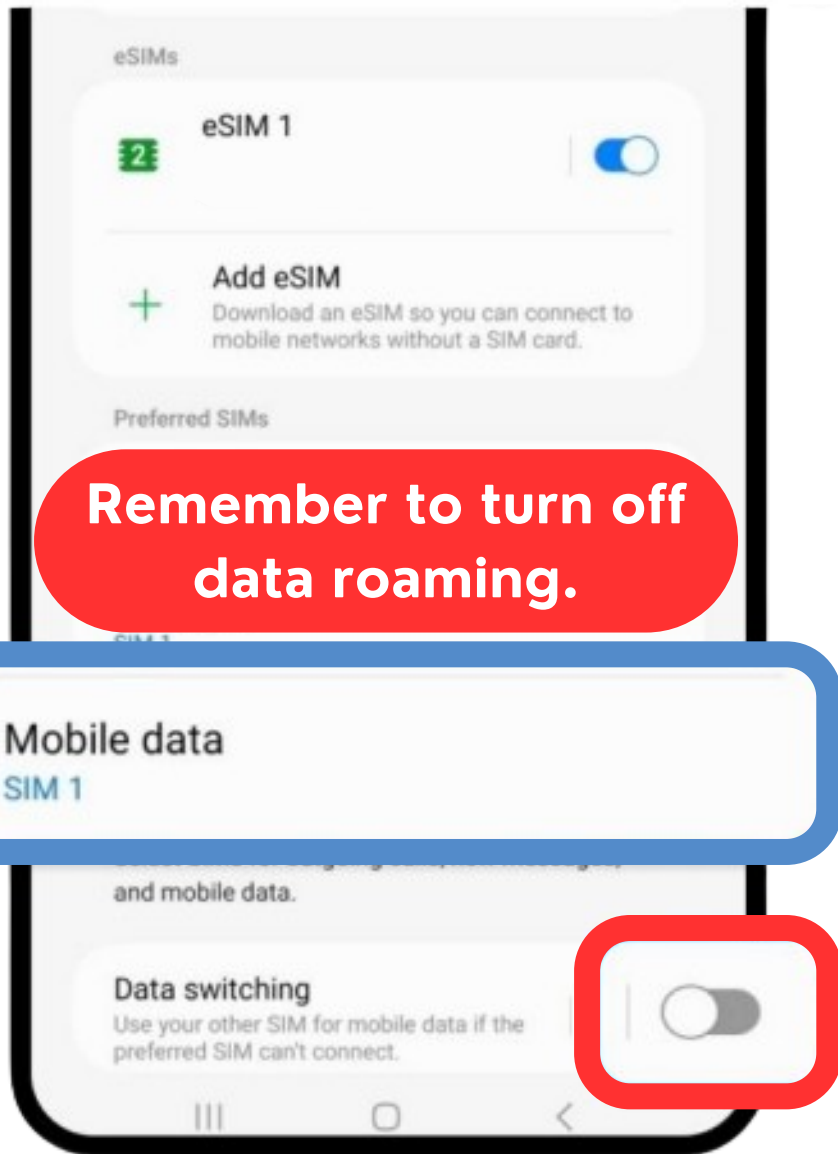

Android System Configuration (Scan to enable)

7

Remember to turn off data roaming.

Mobile data
SIM 1

Tap on 'Mobile Data'

8