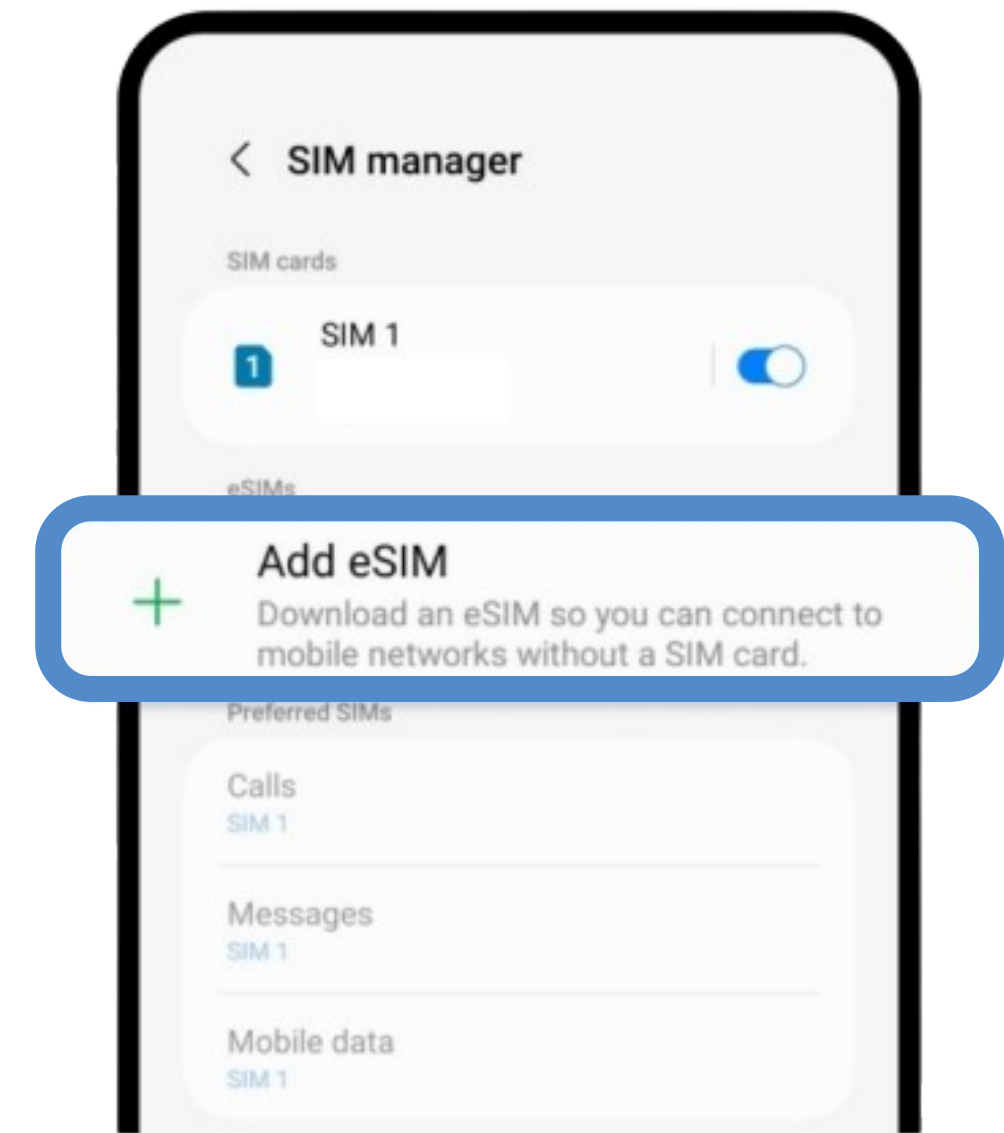

IMC eSIM

**Android System Configuration
(Manually activate)**

Android System Configuration (Manually activate)

1

Access settings and tap on 'Connection'.

2

Tap on 'SIM Manager'

3