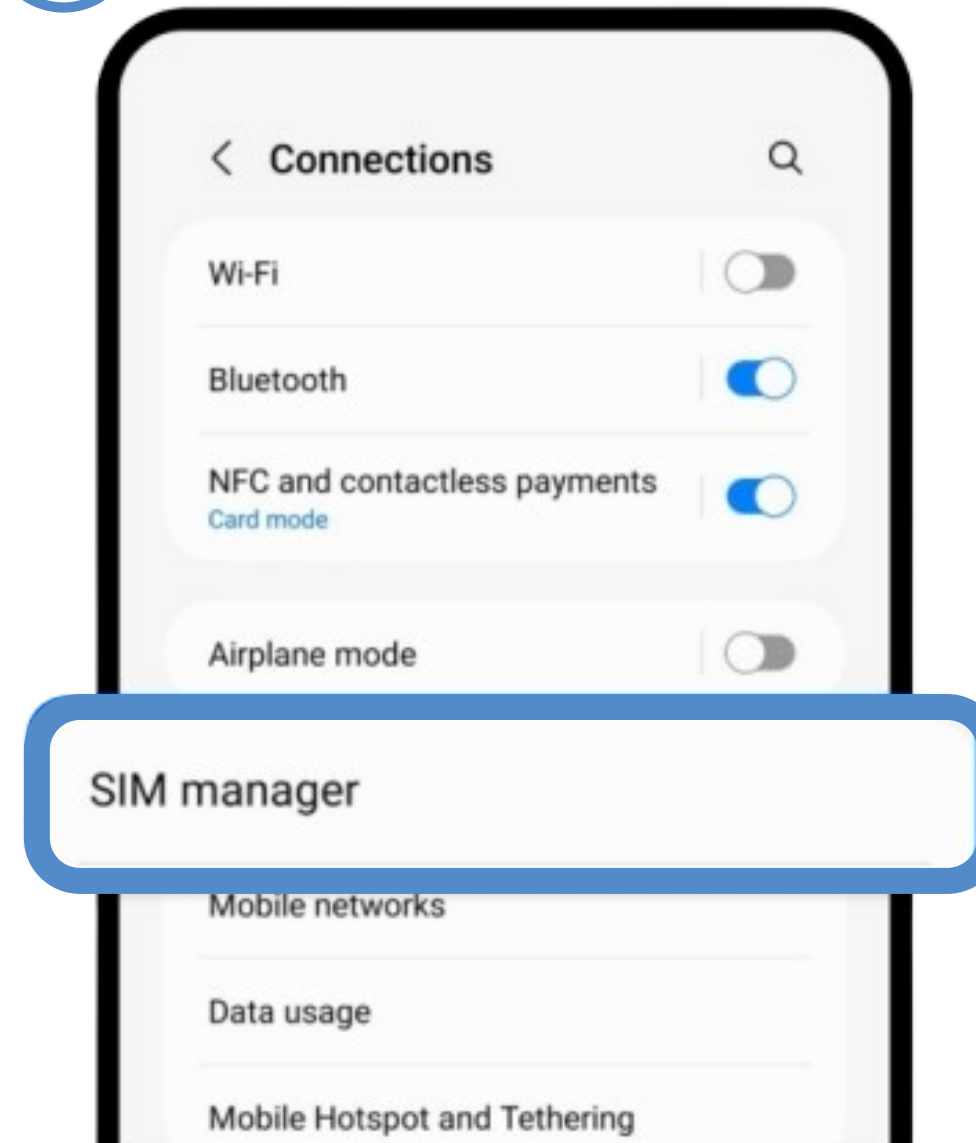

Tap on Global roaming

11

Turn on Data Roaming

12

Agree to the terms and conditions, confirm the APN matches with those on the "APN & NETWORK OPERATOR LIST".

Once eSIM setup is completed, and now you can enjoy data services

IMC eSIM

**Android System Configuration
(Manually activate)**

Android System Configuration (Manually activate)

1

Access settings and tap on 'Connection'.

2

Tap on 'SIM Manager'

3