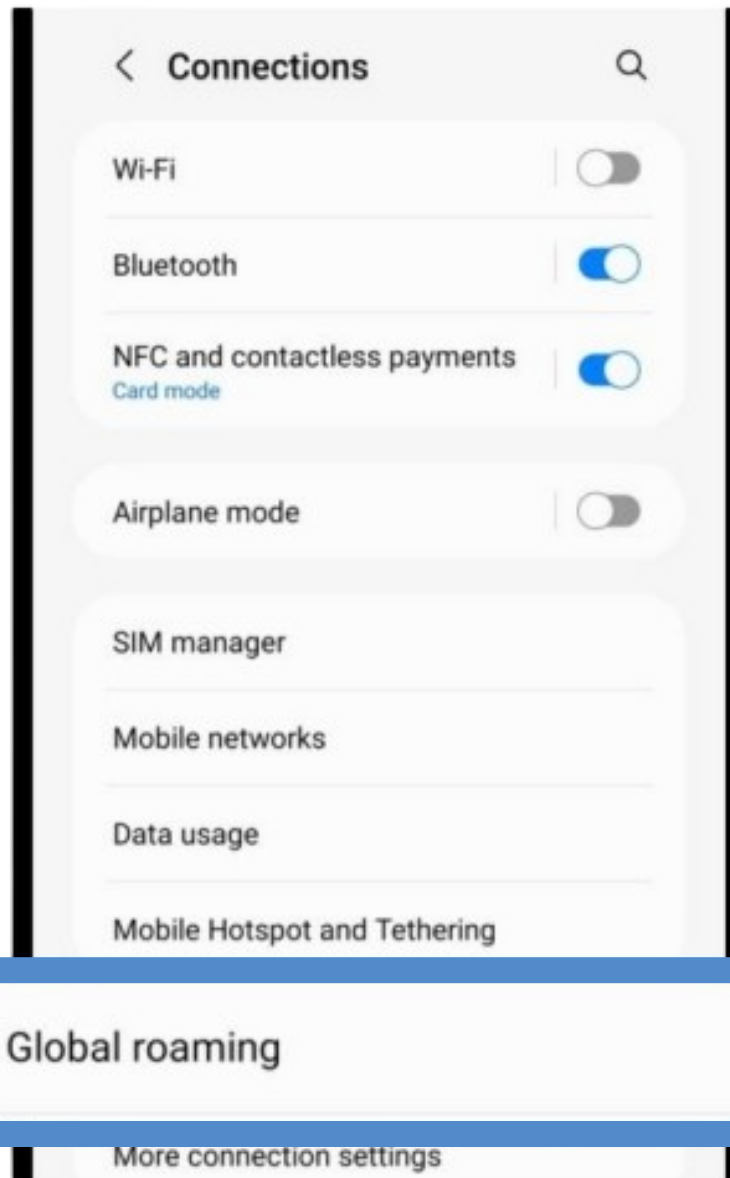

6

SAME

Make sure that eSIM is selected

Android System Configuration (Manually activate)

7

Tap on 'Global roaming'

8

Turn on data roaming.