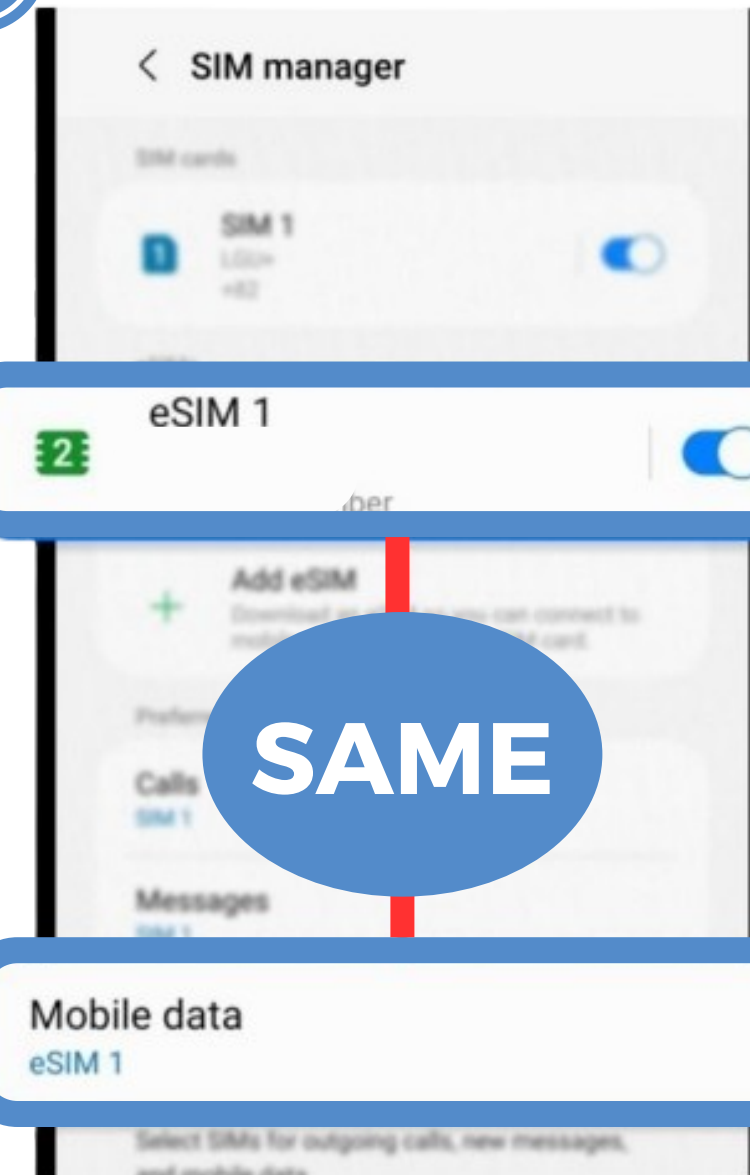

SAME

Make sure that eSIM is selected