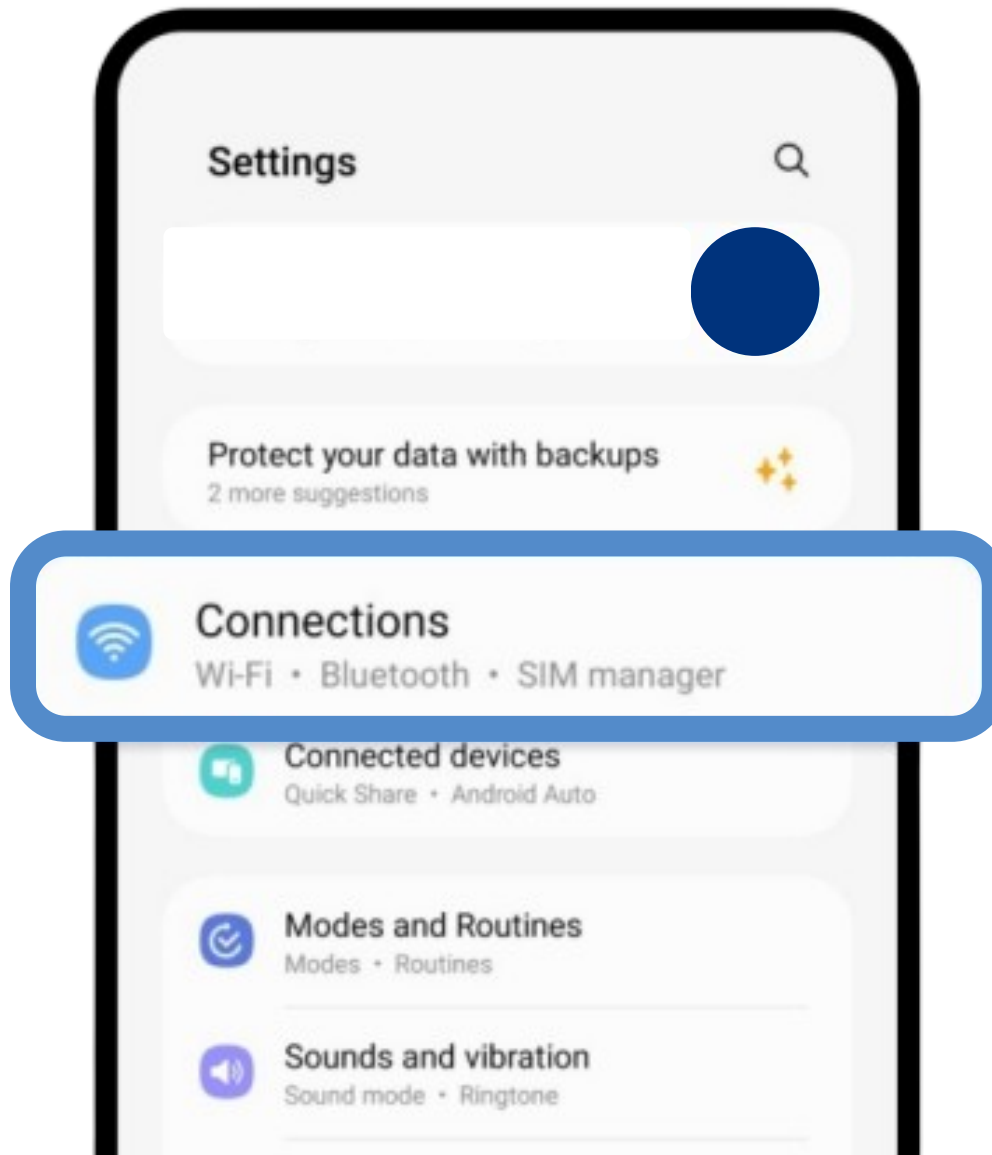

IMC eSIM

Android System Configuration

IMC eSIM

**Android System Configuration
(Scan to enable)**

Android System Configuration (Scan to enable)

1

Enter settings and Tap on 'Connection'

2