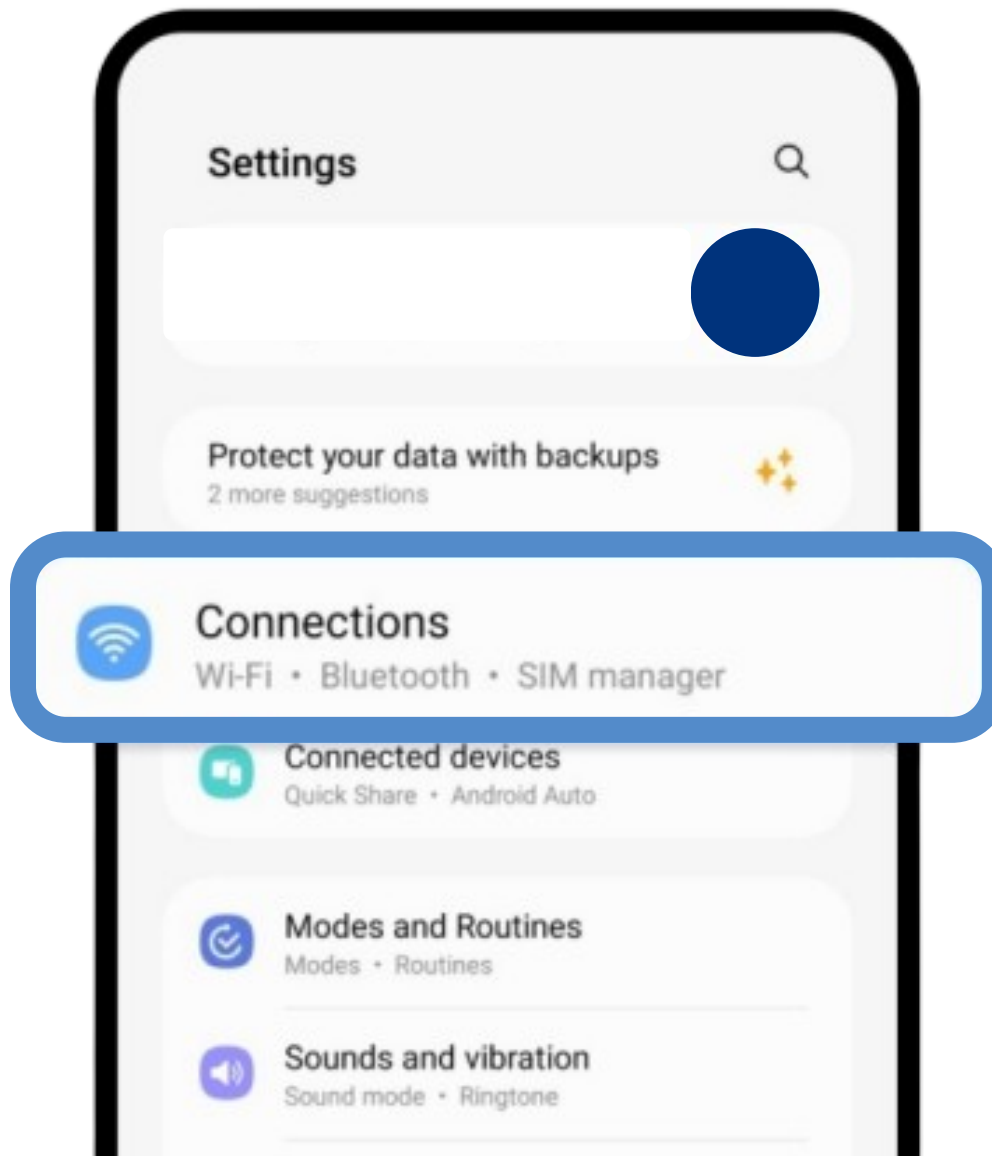

Tap on Global roaming

11

Turn on Data Roaming

12

Agree to the terms and conditions, confirm the APN matches with those on the "APN & NETWORK OPERATOR LIST".

Once eSIM setup is completed, and now you can enjoy data services

IMC eSIM

**Android System Configuration
(Manually activate)**

Android System Configuration (Manually activate)

1

Access settings and tap on 'Connection'.

2

Tap on 'SIM Manager'

3