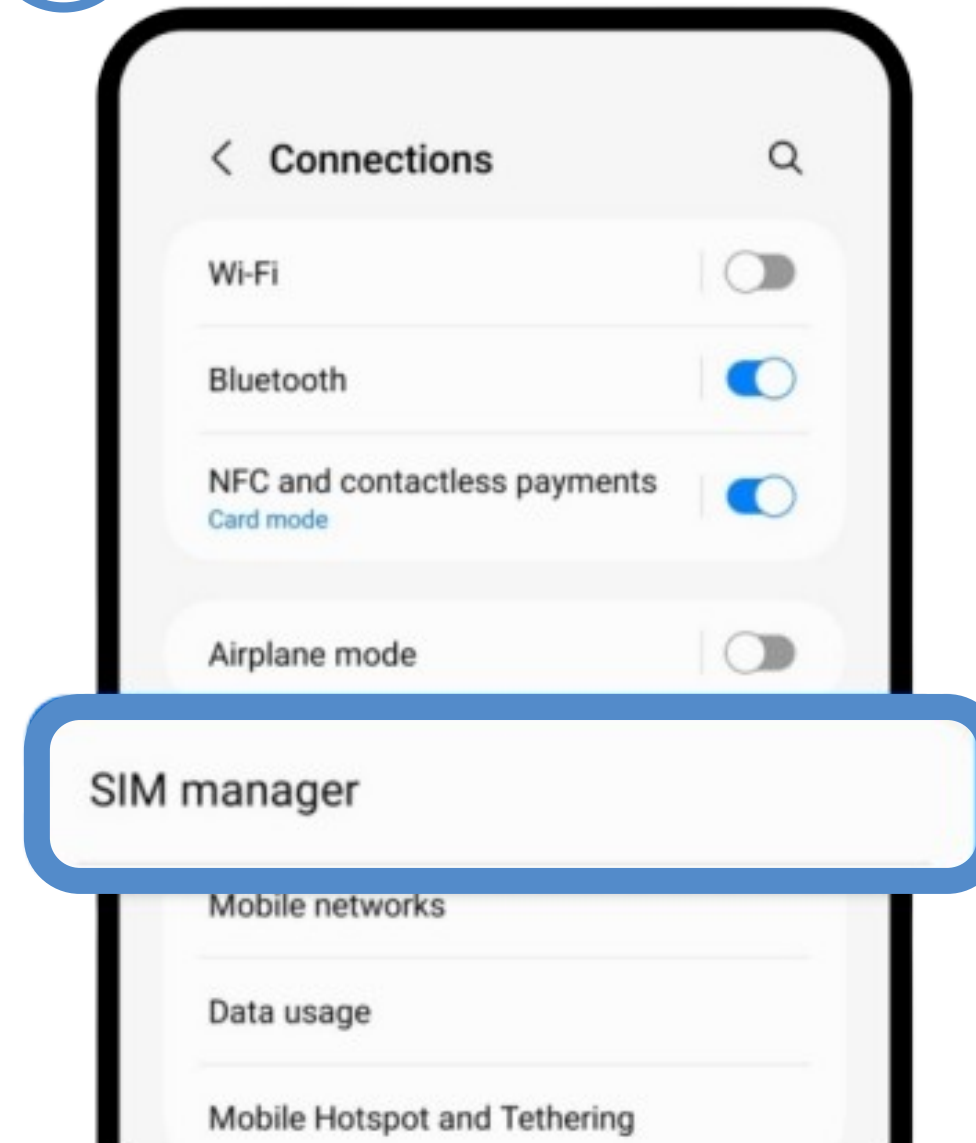

IMC eSIM

Android System Configuration

IMC eSIM

**Android System Configuration
(Scan to enable)**

Android System Configuration (Scan to enable)

1

Enter settings and Tap on 'Connection'

2