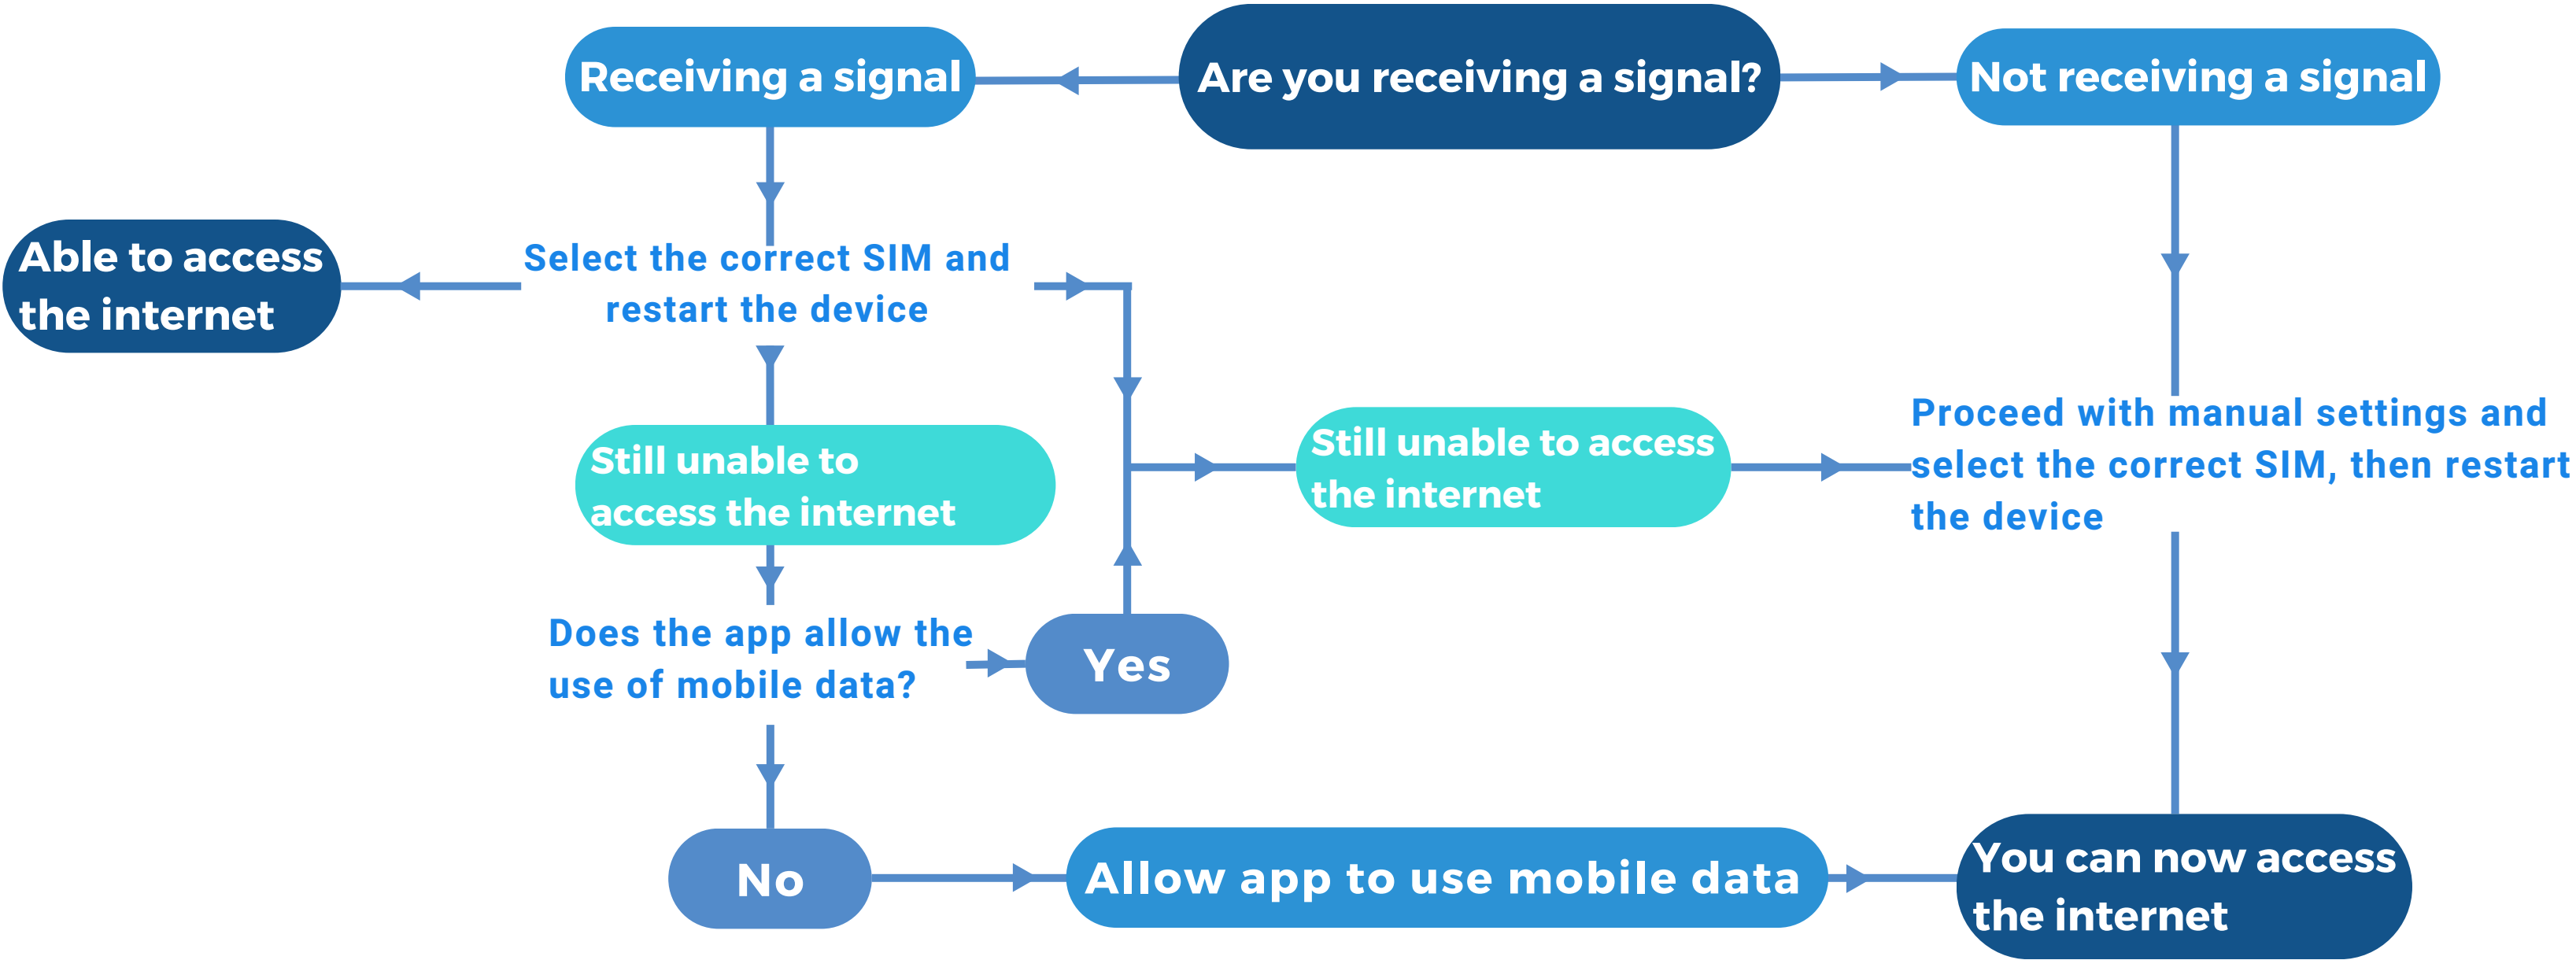

Country / Region	Service Provider	Network	APN
Hong Kong	CSL	5G / 4G/ LTE	mobile

STILL UNABLE TO ACCESS THE INTERNET? CHECK YOUR DATA ROAMING SETTING?

CONTACT US

I still can't use it!!

You can contact us using the following methods.