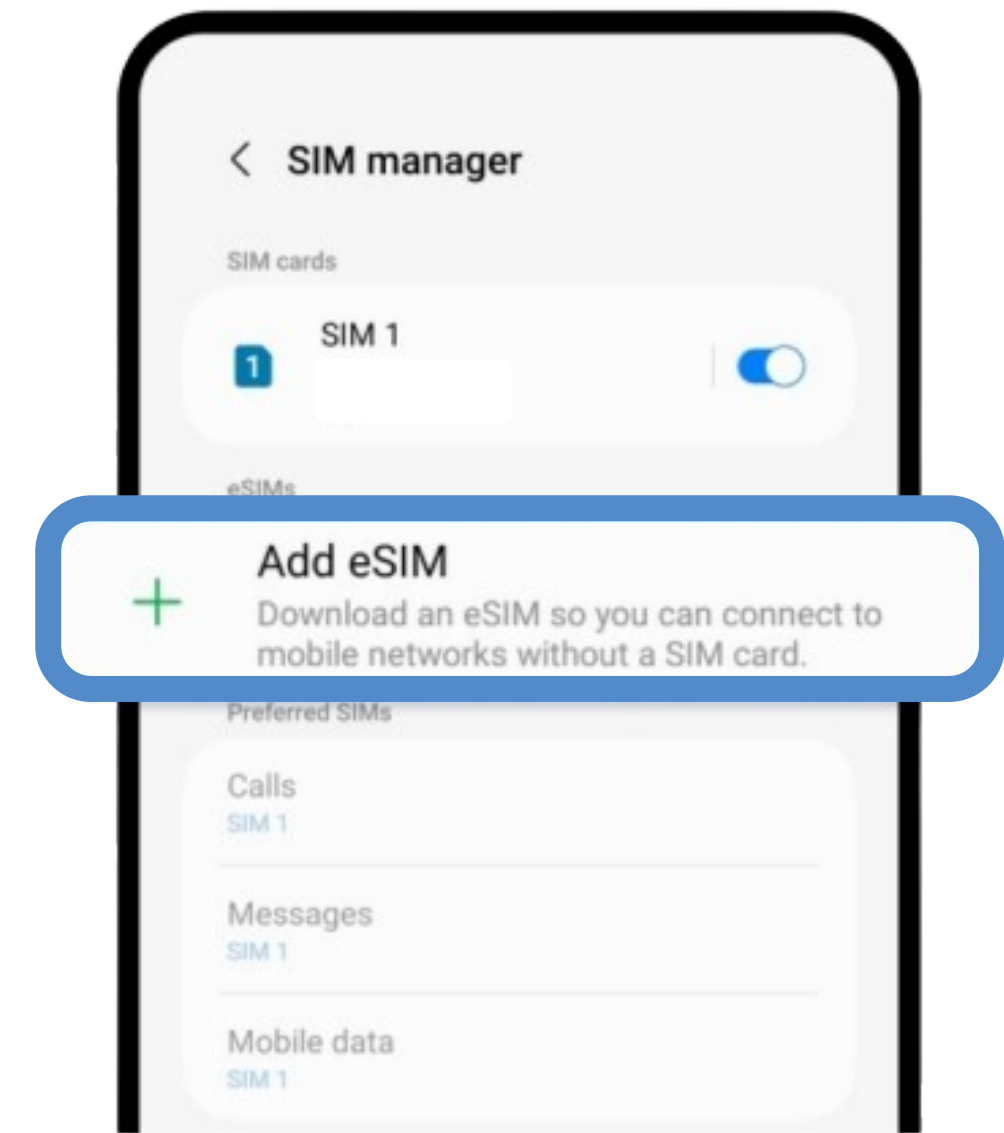

Tap on 'SIM Manager'

3