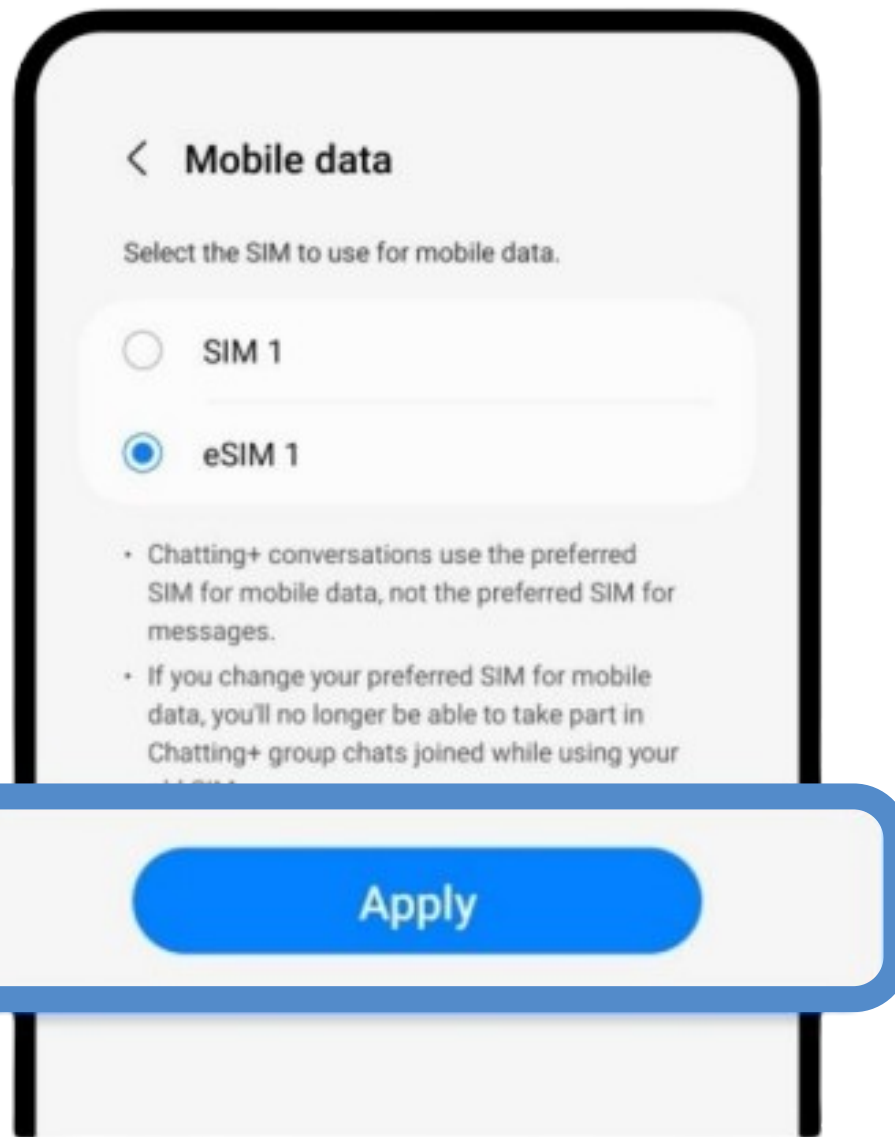

6

Tap 'Add'

Android System Configuration (Scan to enable)

7

Remember to turn off data roaming.

Mobile data
SIM 1

Tap on 'Mobile Data'

8