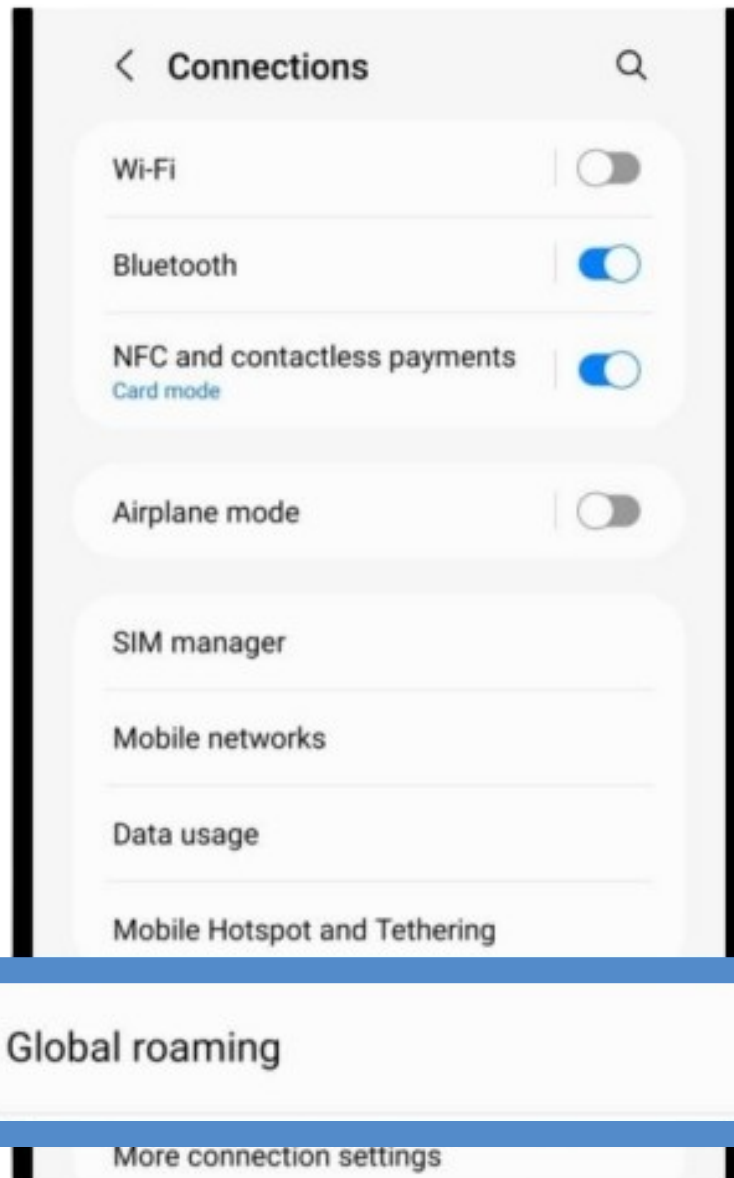

Apply

After selecting eSIM, apply and return to mobile data.

9

SAME

Mobile data
eSIM 1

Make sure that eSIM is selected

Android System Configuration (Scan to enable)

10

Tap on Global roaming

11

Turn on Data Roaming

12

Agree to the terms and conditions, confirm the APN matches with those on the "APN & NETWORK OPERATOR LIST".

Once eSIM setup is completed, and now you can enjoy data services